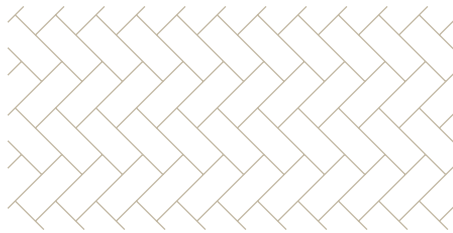

Random lengths	Thickness	Width	Length	Classic Price per m ²	Natural Price per m ²	HeartOak Price per m ²
	22 mm	300 mm	1 - 3 m	195 EUR	146 EUR	
			2 - 5 m	271 EUR	197 EUR	220 EUR
	30 mm	300 mm	1 - 3 m	236 EUR	165 EUR	
			2 - 5 m	333 EUR	228 EUR	228 EUR
		350 mm	2 - 5 m	368 EUR	258 EUR	258 EUR
		400 mm	2 - 5 m	451 EUR	315 EUR	321 EUR
		450 mm	2 - 5 m	533 EUR	358 EUR	358 EUR
		500 mm	2 - 5 m	629 EUR	428 EUR	428 EUR

GrandPattern

GrandPattern is an option where large planks are laid in familiar historical patterns. A modern solution with respect for history, which takes on a contemporary and exclusive appearance due to the proportions. Choose between GrandOak and Oak.

For planks wider than 300 mm, make sure to allow for the fact that the planks have to be laid with a 2 mm gap in accordance with Dinesen's additional "GrandPattern" instructions.

Herringbone

Solid planks laid in a herringbone pattern is a timeless solution. Choosing large dimensions in the individual planks takes the classic pattern to new heights with an impressive expression and an elegant look.