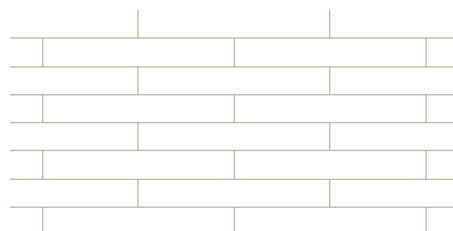

Bond

The planks are laid in a bond, giving you the option of putting your own personal touch on the expression in your choice of dimensions. A traditional solution that creates a smooth transition and a beautiful interplay between the solid planks.